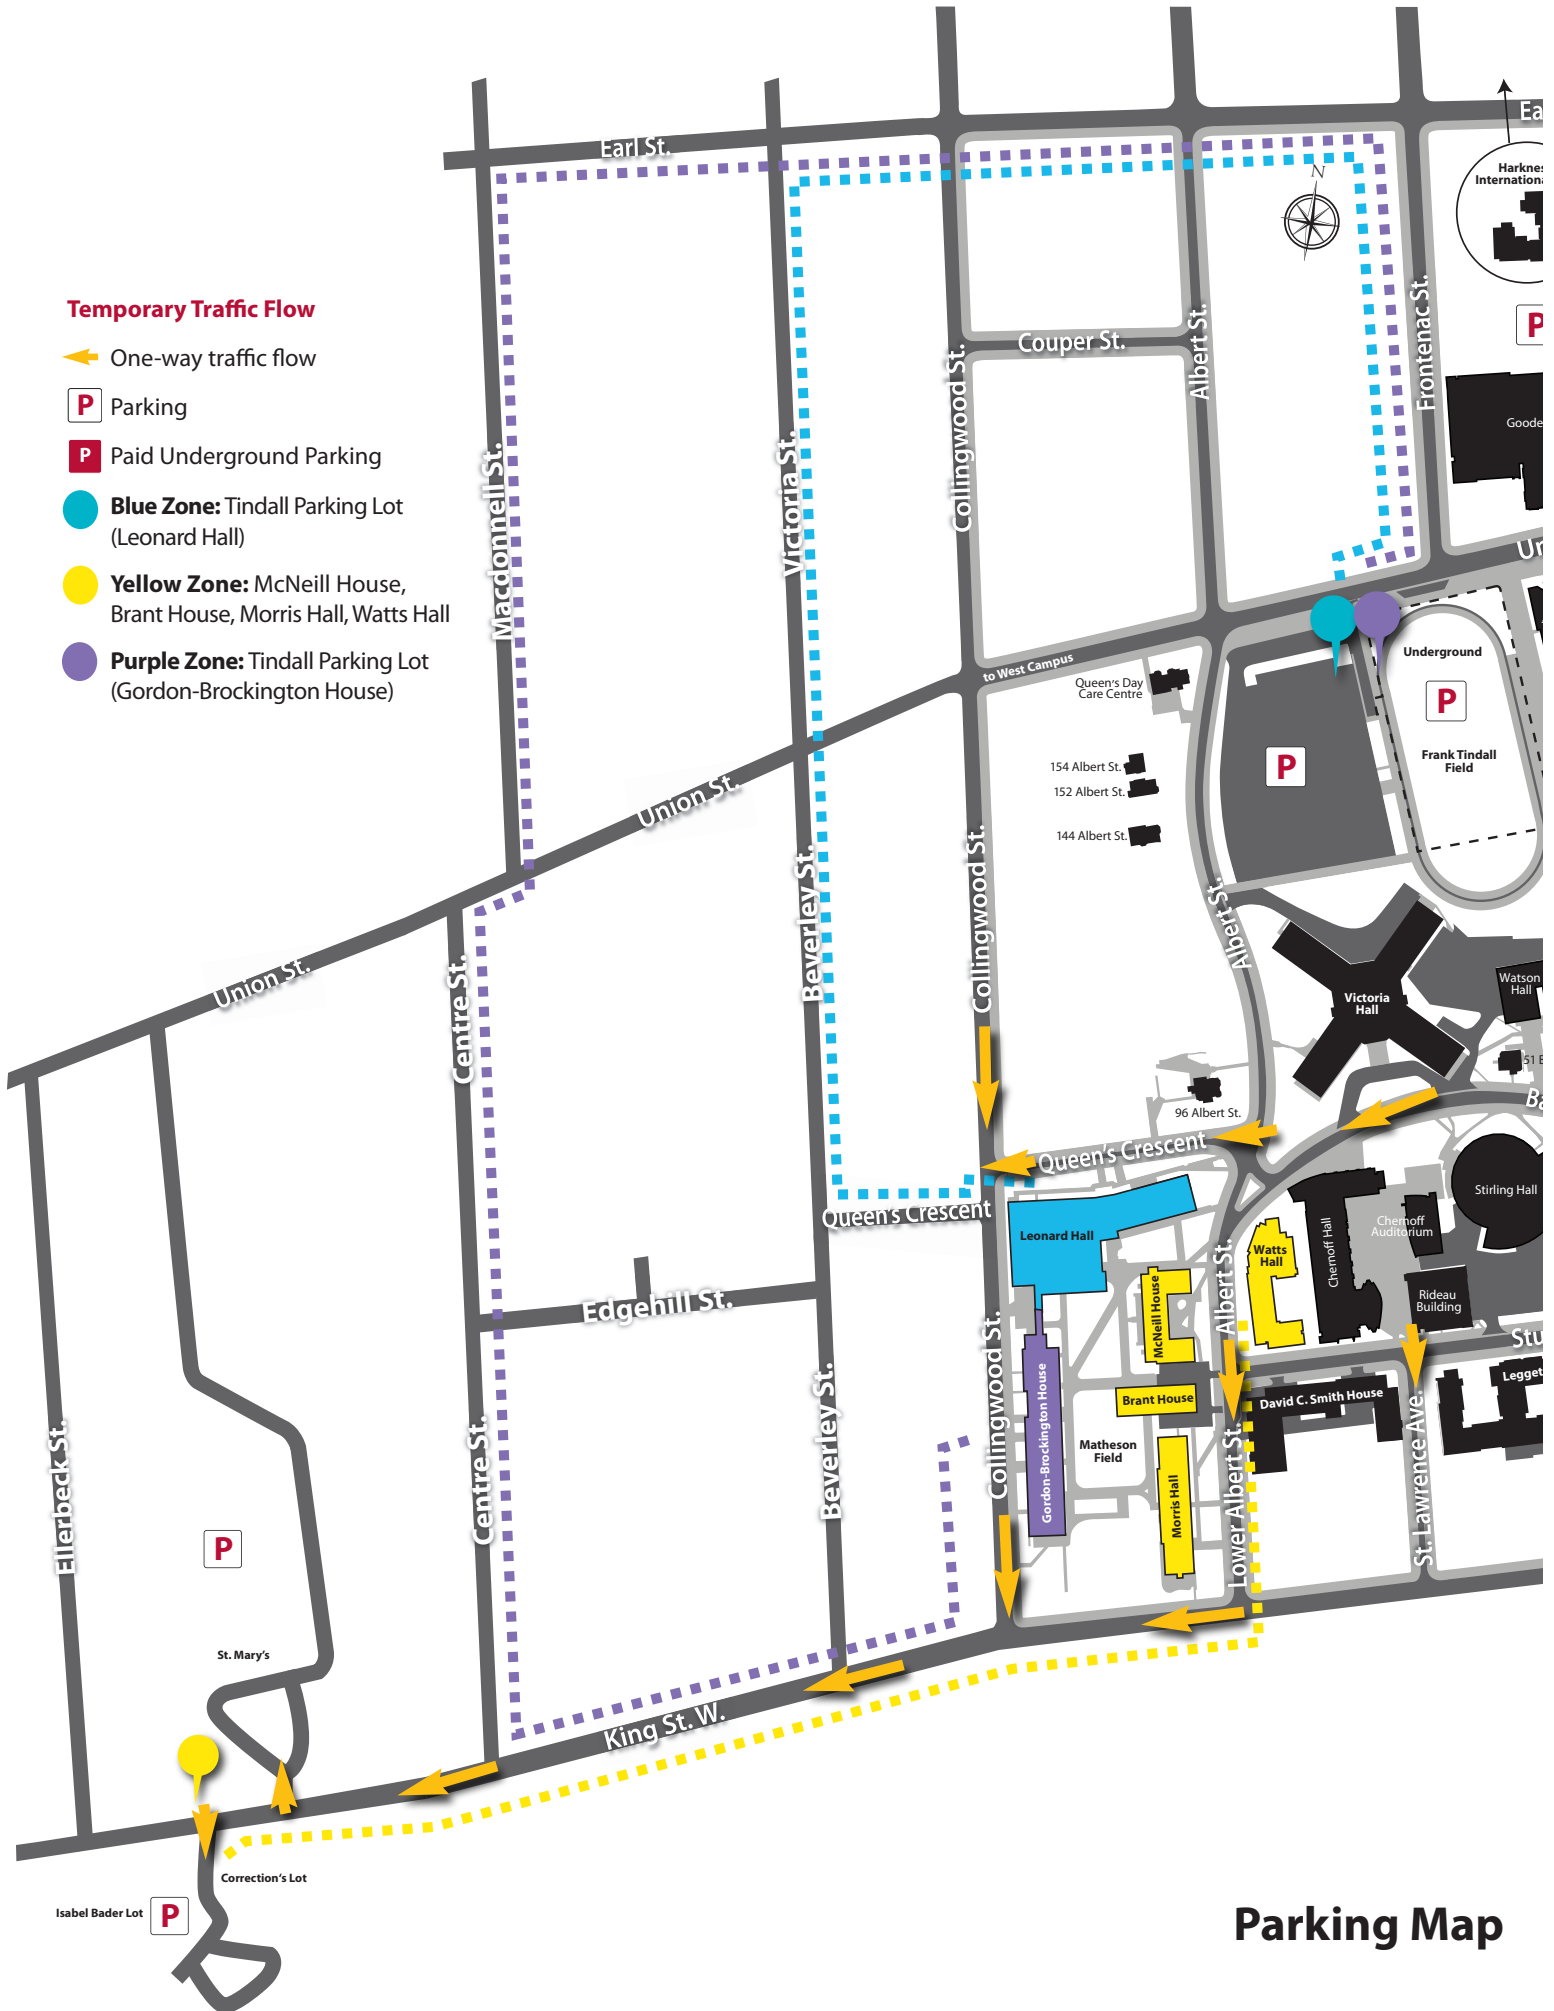

**Temporary Traffic Flow**

← One-way traffic flow

**P** Parking

**P** Paid Underground Parking

**Blue Zone:** Tindall Parking Lot (Leonard Hall)

**Yellow Zone:** McNeill House, Brant House, Morris Hall, Watts Hall

**Purple Zone:** Tindall Parking Lot (Gordon-Brockington House)

**Parking Map**